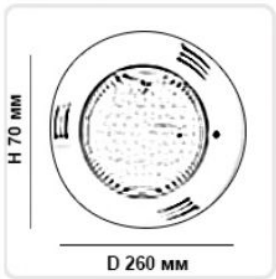

SURFACE MODEL SWIMMING POOL LIGHT

Model No:	SF 01
Front cover& Housing:	ABS + PC
Dimensions:	D 260 X H 70 MM
Tempered glass:	P C cover
LED Chip:	SMD 2835 CREE
WATTAGE	9/12/18/24/27/36
Cable gland:	/
Driver:	Constant Current driver/Constant voltage
Lenze:	PC Cover
Beam Angle Options:	10° 30° 45°60° 90° 120°
Power Cable:	2*1.0mm ² PVC cable / 4*0.75mm ² / 2*1.0 + 3*0.75mm ² V D E rubber cable
Protection Class:	IP68
Enviroment:	Pool
Mounting Hardware:	Pool Wall Mounting
Lifetime:	>40000H
Color	Red/Green/Blue/RGB/RGBW/WW/CW
Voltage	AC/DC12-24