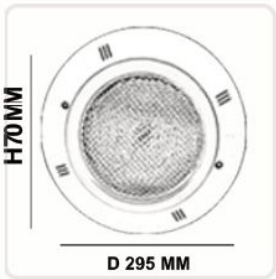

SURFACE MODEL SWIMMING POOL LIGHT

Model No:	SF 04
Front cover& Housing:	ABS + PC
Dimensions:	D 295 X H 70 MM
Tempered glass:	P C cover
LED Chip:	SMD 2835 CREE
WATTAGE	9/12/18/24/27/36/44/54
Cable gland:	/
Driver:	Constant Current driver/Constant voltage
Lense:	PC Cover
Beam Angle Options:	10° 30° 45°60° 90° 120°
Power Cable:	2*1.0mm ² PVC cable / 4*0.75mm ² / 2*1.0 + 3*0.75mm ² V D E rubber cable
Protection Class:	IP68
Enviroment:	Pool
Mouting Hardware:	Pool Wall Mounting
Lifetime:	>40000H
Color	Red/Green/Blue/RGB/RGBW/WW/CW
Voltage	AC/DC12-24