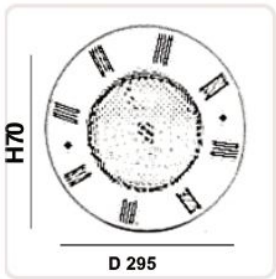

SURFACE MODEL SWIMMING POOL LIGHT

Model No:	SF 05
Front cover& Housing:	ABS + PC
Dimensions:	D 295 X H 70 MM
Tempered glass:	P C cover
LED Chip:	SMD 2835 CREE
WATTAGE	9/12/18/24/27/36
Cable gland:	/
Driver:	Constant Current driver/Constant voltage
Lense:	PC Cover
Beam Angle Options:	10° 30° 45°60° 90° 120°
Power Cable:	2*1.0mm ² PVC cable / 4*0.75mm ² / 2*1.0 + 3*0.75mm ² V D E rubber cable
Protection Class:	IP68
Enviroment:	Pool
Mouting Hardware:	Pool Wall Mounting
Lifetime:	>40000H
Color	Red/Green/Blue/RGB/RGBW/WW/CW
Voltage	AC/DC12-24