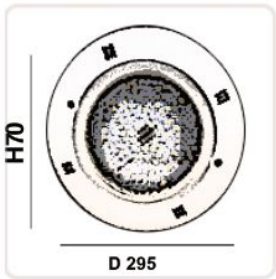

# SURFACE MODEL SWIMMING POOL LIGHT

<b>Model No:</b>	SF 06
<b>Front cover&amp; Housing:</b>	ABS + PC
<b>Dimensions:</b>	D 295 X H 70 MM
<b>Tempered glass:</b>	P C cover
<b>LED Chip:</b>	SMD 2835 CREE
<b>WATTAGE</b>	9/12/18/24/27/36
<b>Cable gland:</b>	/
<b>Driver:</b>	Constant Current driver/Constant voltage
<b>Lenese:</b>	PC Cover
<b>Beam Angle Options:</b>	10° 30° 45°60° 90° 120°
<b>Power Cable:</b>	2*1.0mm <sup>2</sup> PVC cable / 4*0.75mm <sup>2</sup> / 2*1.0 + 3*0.75mm <sup>2</sup> V D E rubber cable
<b>Protection Class:</b>	IP68
<b>Enviroment:</b>	Pool
<b>Mouting Hardware:</b>	Pool Wall Mounting
<b>Lifetime:</b>	>40000H
<b>Color</b>	Red/Green/Blue/RGB/RGBW/WW/CW
<b>Voltage</b>	AC/DC12-24