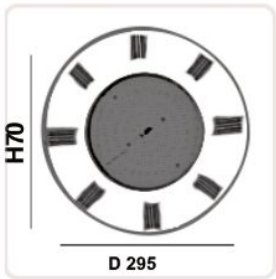

SURFACE MODEL SWIMMING POOL LIGHT

Model No:	SF 07
Front cover& Housing:	ABS + PC
Dimensions:	D 295 X H 70 MM
Tempered glass:	P C cover
LED Chip:	SMD 2835 CREE
WATTAGE	9/12/18/24/27/36
Cable gland:	/
Driver:	Constant Current driver/Constant voltage
Lense:	PC Cover
Beam Angle Options:	10° 30° 45°60° 90° 120°
Power Cable:	2*1.0mm ² PVC cable / 4*0.75mm ² / 2*1.0 + 3*0.75mm ² V D E rubber cable
Protection Class:	IP68
Enviroment:	Pool
Mouting Hardware:	Pool Wall Mounting
Lifetime:	>40000H
Color	Red/Green/Blue/RGB/RGBW/WW/CW
Voltage	AC/DC12-24