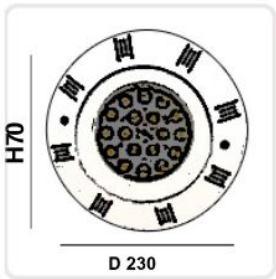

SURFACE MODEL SWIMMING POOL LIGHT

Model No:	SF 08
Front cover& Housing:	ABS + PC
Dimensions:	D 230 X H 40 MM
Tempered glass:	P C cover
LED Chip:	SMD 2835 CREE
WATTAGE	18/36
Cable gland:	/
Driver:	Constant Current driver/Constant voltage
Lenese:	PC Cover
Beam Angle Options:	30° 25° 45° 60°
Power Cable:	2*1.0mm ² PVC cable / 4*0.75mm ² / 2*1.0 + 3*0.75mm ² V D E rubber cable
Protection Class:	IP68
Enviroment:	Pool
Mouting Hardware:	Pool Wall Mounting
Lifetime:	>40000H
Color	Red/Green/Blue/RGB/RGBW/WW/CW
Voltage	AC/DC12-24