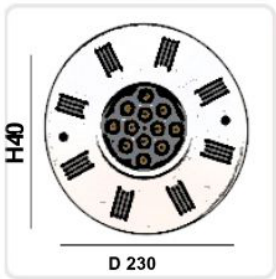

SURFACE MODEL SWIMMING POOL LIGHT

Model No:	SF 09
Front cover& Housing:	ABS + PC
Dimensions:	D 230 X H 40 MM
Tempered glass:	P C cover
LED Chip:	SMD 2835 CREE
WATTAGE	12/24/36
Cable gland:	/
Driver:	Constant Current driver/Constant voltage
Lenese:	PC Cover
Beam Angle Options:	25° 30° 45° 60°
Power Cable:	2*1.0mm ² PVC cable / 4*0.75mm ² / 2*1.0 + 3*0.75mm ² V D E rubber cable
Protection Class:	IP68
Enviroment:	Pool
Mouting Hardware:	Pool Wall Mounting
Lifetime:	>40000H
Color	Red/Green/Blue/RGB/RGBW/WW/CW
Voltage	AC/DC12-24