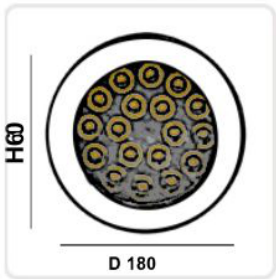

FULL SS BODY FOUNTAIN STAND LIGHT

Model No:	SF 13
Front cover& Housing:	SS 304/SS306
Dimensions:	Outer 180mm* Cut out 145mm* X H 60 MM
Tempered glass:	Toughened Glass
LED Chip:	Power Led Edison
WATTAGE	18/36/54
Cable gland:	YES
Driver:	Constant Current driver/Constant voltage
Lenese:	PC Cover
Beam Angle Options:	25° 30° 45° 60°
Power Cable:	2*1.0mm ² PVC cable / 4*0.75mm ² / 2*1.0 + 3*0.75mm ² V D E rubber cable
Protection Class:	IP68
Enviroment:	Pool
Mouting Hardware:	Swimming pool concealed light
Lifetime:	>40000H
Color	Red/Green/Blue/RGB/RGBW/WW/CW
Voltage	AC/DC12-24