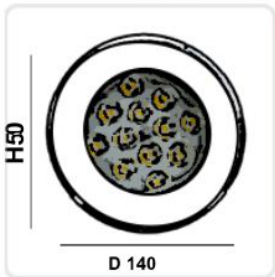

CONCEALED LED LIGHTS

Model No:	SF 14
Front cover& Housing:	SS 304/SS306
Dimensions:	Outer 140mm* Cut out 110mm* X H 50 MM
Tempered glass:	Toughened Glass
LED Chip:	Power Led Edison
WATTAGE	12/24/36
Cable gland:	YES
Driver:	Constant Current driver/Constant voltage
Lenese:	PC Cover
Beam Angle Options:	25° 30° 45° 60°
Power Cable:	2*1.0mm ² PVC cable / 4*0.75mm ² / 2*1.0 + 3*0.75mm ² V D E rubber cable
Protection Class:	IP68
Enviroment:	Pool
Mouting Hardware:	Swimming pool concealed light
Lifetime:	>40000H
Color	Red/Green/Blue/RGB/RGBW/WW/CW
Voltage	AC/DC12-24