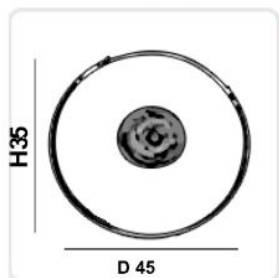

CONCEALED LED LIGHTS

Model No:	SF 18
Front cover& Housing:	SS 304/SS306
Dimensions:	Outer 45mm* Cut out 32mm* X H 35 MM
Tempered glass:	Toughened Glass
LED Chip:	Power Led Edison
WATTAGE	01/003
Cable gland:	YES
Driver:	Constant Current driver/Constant voltage
Lenese:	PC Cover
Beam Angle Options:	25° 30° 45° 60°
Power Cable:	2*1.0mm ² PVC cable / 4*0.75mm ² / 2*1.0 + 3*0.75mm ² V D E rubber cable
Protection Class:	IP68
Enviroment:	Pool
Mouting Hardware:	Swimming pool concealed light
Lifetime:	>40000H
Color	Red/Green/Blue/RGB/RGBW/WW/CW
Voltage	AC/DC12-24