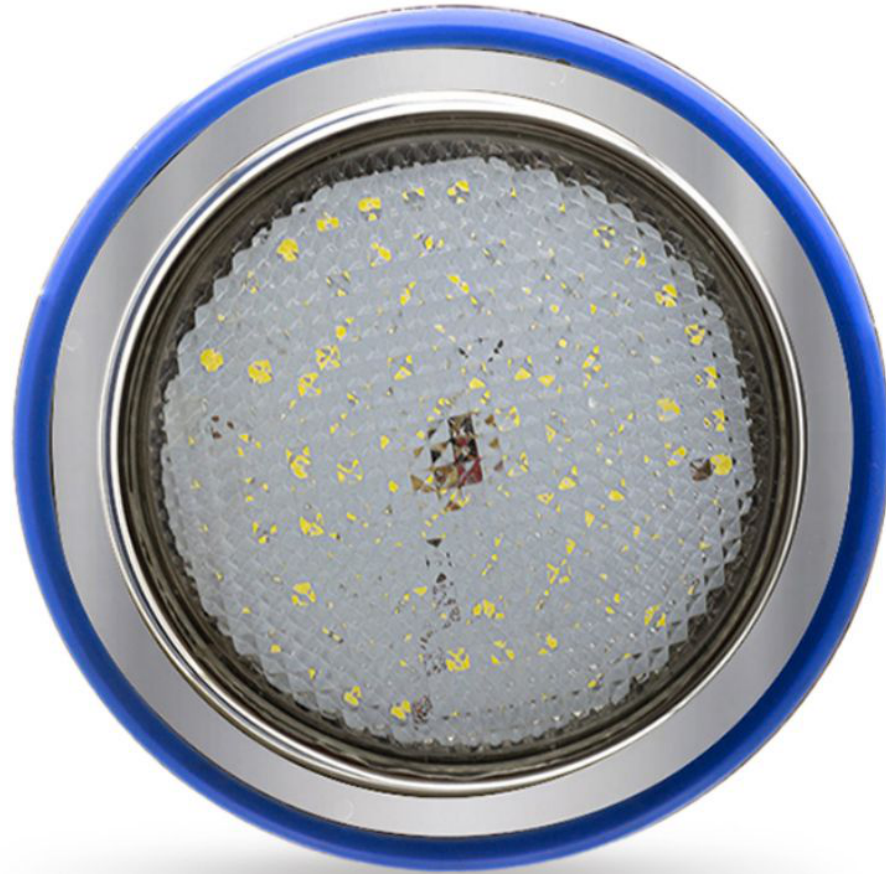

SURFACE MODEL SWIMMING POOL LIGHT

Model No:	SF 19
Front cover& Housing:	SS+PC
Dimensions:	D 230MM X H 35 MM
Tempered glass:	PC Cover
LED Chip:	Power Led / SMD 2835
WATTAGE	9/12/18/24/27/36
Cable gland:	/
Driver:	Constant Current driver/Constant voltage
Lenese:	PC Cover
Beam Angle Options:	10° 30° 45°60° 90° 120°
Power Cable:	2*1.0mm ² PVC cable / 4*0.75mm ² / 2*1.0 + 3*0.75mm ² V D E rubber cable
Protection Class:	IP68
Enviroment:	Pool
Mouting Hardware:	Pool Wall Mounting
Lifetime:	>40000H
Color	Red/Green/Blue/RGB/RGBW/WW/CW
Voltage	AC/DC12-24