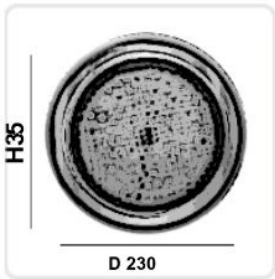

SURFACE MODEL SWIMMING POOL LIGHT

Model No:	SF 19
Front cover& Housing:	SS+PC
Dimensions:	D 230MM X H 35 MM
Tempered glass:	PC Cover
LED Chip:	Power Led / SMD 2835
WATTAGE	9/12/18/24/27/36
Cable gland:	/
Driver:	Constant Current driver/Constant voltage
Lenese:	PC Cover
Beam Angle Options:	10° 30° 45°60° 90° 120°
Power Cable:	2*1.0mm ² PVC cable / 4*0.75mm ² / 2*1.0 + 3*0.75mm ² V D E rubber cable
Protection Class:	IP68
Enviroment:	Pool
Mouting Hardware:	Pool Wall Mounting
Lifetime:	>40000H
Color	Red/Green/Blue/RGB/RGBW/WW/CW
Voltage	AC/DC12-24