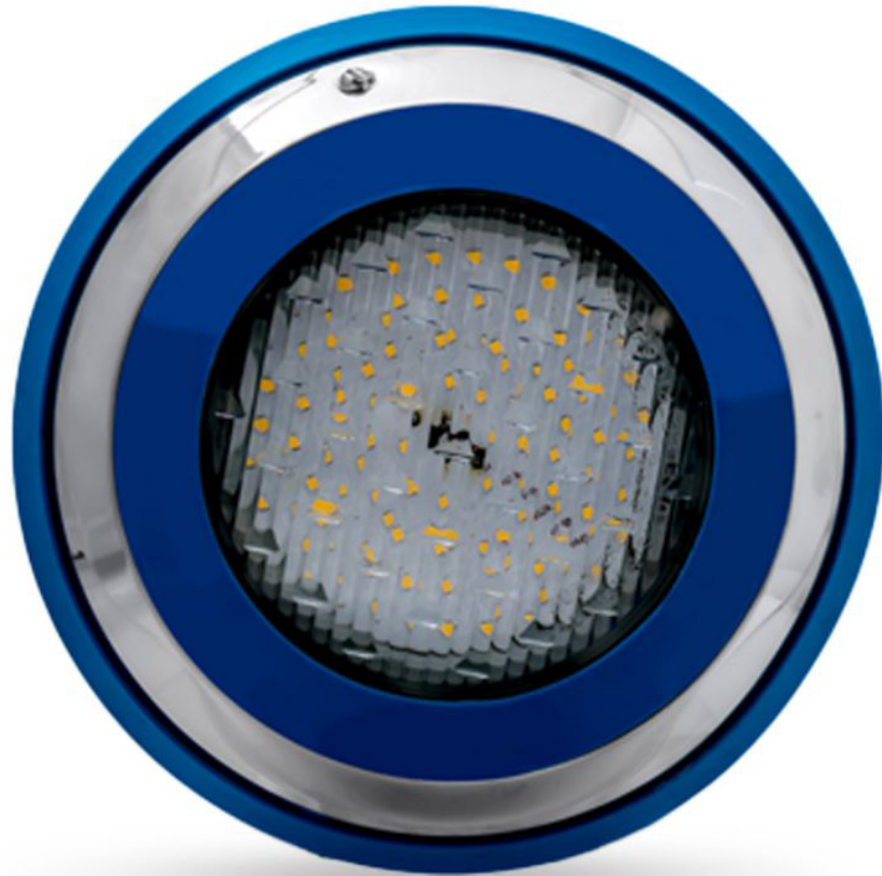

SURFACE MODEL SWIMMING POOL LIGHT

Model No:	SF 21
Front cover& Housing:	SS+PC
Dimensions:	D 230MM X H 50 MM
Tempered glass:	PC Cover
LED Chip:	Power Led / SMD 2835
WATTAGE	9/12/18/24/27/36
Cable gland:	/
Driver:	Constant Current driver/Constant voltage
Lense:	PC Cover
Beam Angle Options:	10° 30° 45°60° 90° 120°
Power Cable:	2*1.0mm ² PVC cable / 4*0.75mm ² / 2*1.0 + 3*0.75mm ² V D E rubber cable
Protection Class:	IP68
Enviroment:	Pool
Mouting Hardware:	Pool Wall Mounting
Lifetime:	>40000H
Color	Red/Green/Blue/RGB/RGBW/WW/CW
Voltage	AC/DC12-24