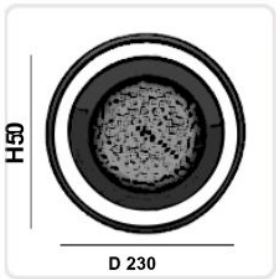

SURFACE MODEL SWIMMING POOL LIGHT

Model No:	SF 21
Front cover& Housing:	SS+PC
Dimensions:	D 230MM X H 50 MM
Tempered glass:	PC Cover
LED Chip:	Power Led / SMD 2835
WATTAGE	9/12/18/24/27/36
Cable gland:	/
Driver:	Constant Current driver/Constant voltage
Lense:	PC Cover
Beam Angle Options:	10° 30° 45°60° 90° 120°
Power Cable:	2*1.0mm ² PVC cable / 4*0.75mm ² / 2*1.0 + 3*0.75mm ² V D E rubber cable
Protection Class:	IP68
Enviroment:	Pool
Mouting Hardware:	Pool Wall Mounting
Lifetime:	>40000H
Color	Red/Green/Blue/RGB/RGBW/WW/CW
Voltage	AC/DC12-24