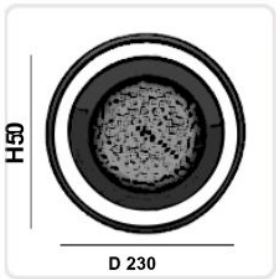

SURFACE MODEL SWIMMING POOL LIGHT

Model No:	SF 22
Front cover& Housing:	SS+PC
Dimensions:	D 230MM X H 50 MM
Tempered glass:	PC Cover
LED Chip:	Power Led / SMD 2835
WATTAGE	9/12/18/24/27/36
Cable gland:	/
Driver:	Constant Current driver/Constant voltage
Lenze:	PC Cover
Beam Angle Options:	10° 30° 45°60° 90° 120°
Power Cable:	2*1.0mm ² PVC cable / 4*0.75mm ² / 2*1.0 + 3*0.75mm ² V D E rubber cable
Protection Class:	IP68
Enviroment:	Pool
Mouting Hardware:	Pool Wall Mounting
Lifetime:	>40000H
Color	Red/Green/Blue/RGB/RGBW/WW/CW
Voltage	AC/DC12-24