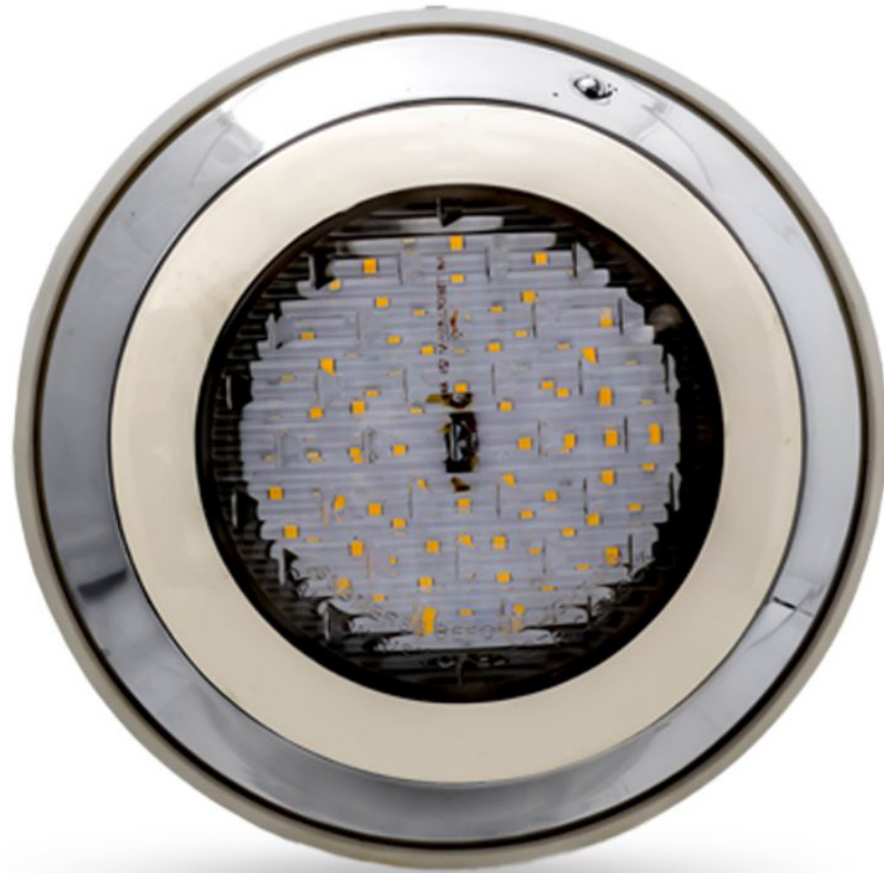

SURFACE MODEL SWIMMING POOL LIGHT

Model No:	SF 22
Front cover& Housing:	SS+PC
Dimensions:	D 230MM X H 50 MM
Tempered glass:	PC Cover
LED Chip:	Power Led / SMD 2835
WATTAGE	9/12/18/24/27/36
Cable gland:	/
Driver:	Constant Current driver/Constant voltage
Lenze:	PC Cover
Beam Angle Options:	10° 30° 45°60° 90° 120°
Power Cable:	2*1.0mm ² PVC cable / 4*0.75mm ² / 2*1.0 + 3*0.75mm ² V D E rubber cable
Protection Class:	IP68
Enviroment:	Pool
Mouting Hardware:	Pool Wall Mounting
Lifetime:	>40000H
Color	Red/Green/Blue/RGB/RGBW/WW/CW
Voltage	AC/DC12-24